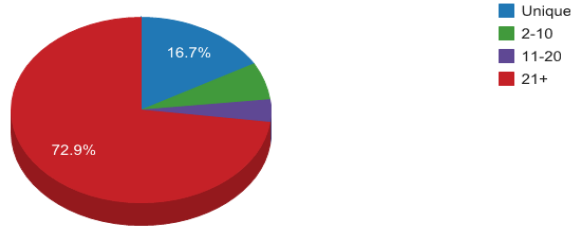

WorldCat Collection Dashboard

Naval Postgraduate School

ALSO CALLED: Dudley Knox Library	SYMBOL: AD#	TYPE: Academic Library	TOTAL WORLDCAT HOLDINGS: 369952	AS OF DATE: August 2011

Holdings Comparisons	Publication Dates	Formats	Conspectus Subjects

Click a slice to view a set of sample records below