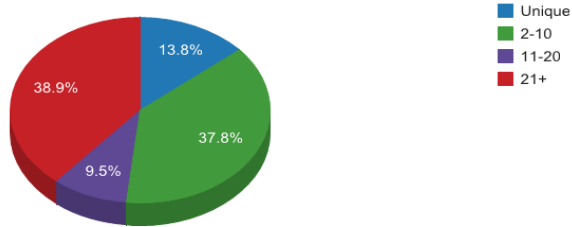

WorldCat Collection Dashboard

Aging Information Res Library

SYMBOL: AGING	TYPE: Government Library (except State or National Library)	TOTAL WORLDCAT HOLDINGS: 2980	AS OF DATE: August 2011
Holdings Comparisons	Publication Dates	Formats	Conspectus Subjects

Click a slice to view a set of sample records below

WorldCat Collection Dashboard

Aging Information Res Library

SYMBOL: AGING	TYPE: Government Library (except State or National Library)	TOTAL WORLDCAT HOLDINGS: 2980	AS OF DATE: August 2011
Holdings Comparisons	Publication Dates	Formats	Conspectus Subjects