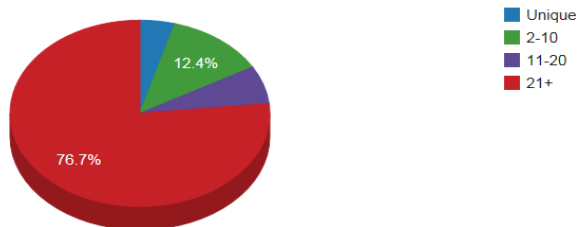

WorldCat Collection Dashboard

Treasury Department, Comptroller of Currency

SYMBOL: CTC	TYPE: Government Library (except State or National Library)	TOTAL WORLDCAT HOLDINGS: 10523	AS OF DATE: August 2011

Holdings Comparisons | Publication Dates | **Formats** | Conspectus Subjects

Click a slice to view a set of sample records below