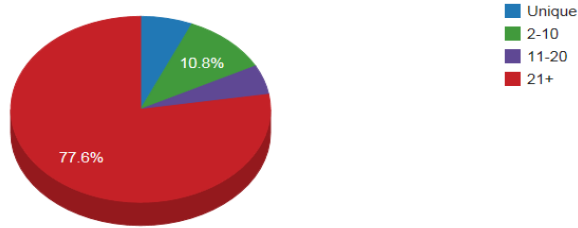

WorldCat Collection Dashboard

Drug Enforcement Admin Library

SYMBOL: DEE	TYPE: Government Library (except State or National Library)	TOTAL WORLDCAT HOLDINGS: 10775	AS OF DATE: August 2011

Holdings Comparisons	Publication Dates	Formats	Conspectus Subjects

Click a slice to view a set of sample records below