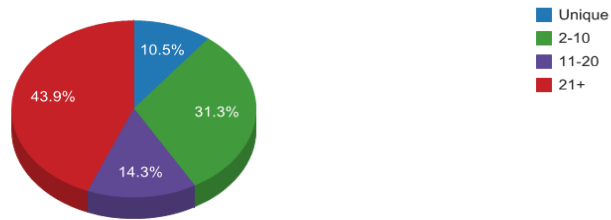

WorldCat Collection Dashboard

Library of Congress

SYMBOL: DLC	TYPE: State or National Library	TOTAL WORLDCAT HOLDINGS: 11254228	AS OF DATE: August 2011

Holdings Comparisons	Publication Dates	Formats	Conspectus Subjects

Click a slice to view a set of sample records below