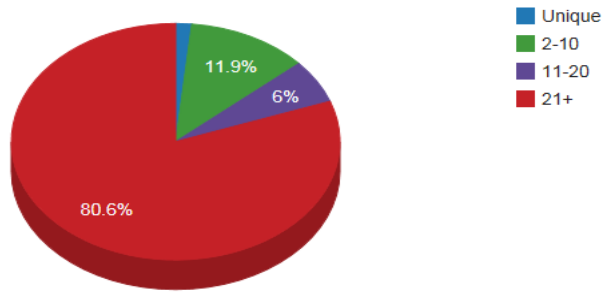

WorldCat Collection Dashboard

US Department of Energy

SYMBOL: DOM	TYPE: Government Library (except State or National Library)	TOTAL WORLDCAT HOLDINGS: 15570	AS OF DATE: August 2011
-----------------------	---	--	-----------------------------------

Holdings Comparisons	Publication Dates	Formats	Conspectus Subjects
----------------------	-------------------	---------	---------------------

Click a slice to view a set of sample records below

SYMBOL: DOM	TYPE: Government Library (except State or National Library)	TOTAL WORLDCAT HOLDINGS: 15570	AS OF DATE: August 2011
-----------------------	---	--	-----------------------------------