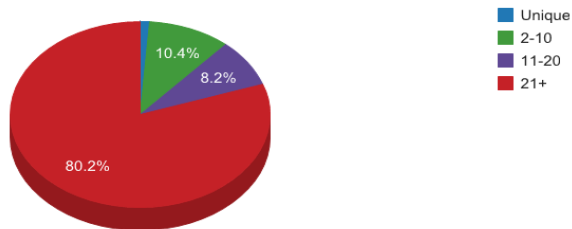

WorldCat Collection Dashboard

Environmental Prot Ag, Environ Res 01b

SYMBOL: EHB	TYPE: Government Library (except State or National Library)	TOTAL WORLDCAT HOLDINGS: 4330	AS OF DATE: August 2011
-----------------------	---	---	-----------------------------------

- Holdings Comparisons
- Publication Dates
- Formats
- Conspectus Subjects

Click a slice to view a set of sample records below

WorldCat Collection Dashboard

Environmental Prot Ag, Environ Res 01b

SYMBOL: EHB	TYPE: Government Library (except State or National Library)	TOTAL WORLDCAT HOLDINGS: 4330	AS OF DATE: August 2011
-----------------------	---	---	-----------------------------------