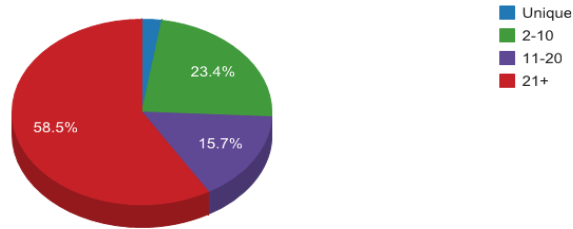

### WorldCat Collection Dashboard

US Epa Esc Library

<b>SYMBOL:</b> EJD	<b>TYPE:</b> Government Library (except State or National Library)	<b>TOTAL WORLDCAT HOLDINGS:</b> 5618	<b>AS OF DATE:</b> August 2011
-----------------------	---	---	-----------------------------------

Holdings Comparisons | Publication Dates | **Formats** | Conspectus Subjects

Click a slice to view a set of sample records below