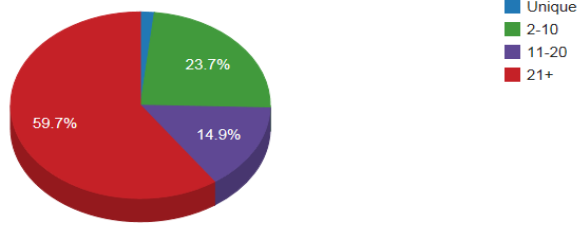

WorldCat Collection Dashboard

Epa Region 7

SYMBOL: ENA	TYPE: Government Library (except State or National Library)	TOTAL WORLDCAT HOLDINGS: 13000	AS OF DATE: August 2011
-----------------------	---	--	-----------------------------------

- Holdings Comparisons
- Publication Dates
- Formats
- Conspectus Subjects

Click a slice to view a set of sample records below

WorldCat Collection Dashboard

Epa Region 7

SYMBOL: ENA	TYPE: Government Library (except State or National Library)	TOTAL WORLDCAT HOLDINGS: 13000	AS OF DATE: August 2011
-----------------------	---	--	-----------------------------------