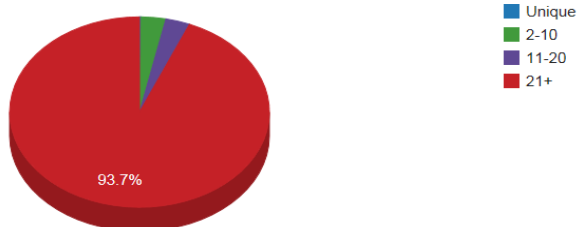

### WorldCat Collection Dashboard

Executive Office of the President

<b>SYMBOL:</b> EOP	<b>TYPE:</b> Government Library (except State or National Library)	<b>TOTAL WORLDCAT HOLDINGS:</b> 11045	<b>AS OF DATE:</b> August 2011
-----------------------	---	--	-----------------------------------

- Holdings Comparisons
- Publication Dates
- Formats
- Conspectus Subjects

Click a slice to view a set of sample records below