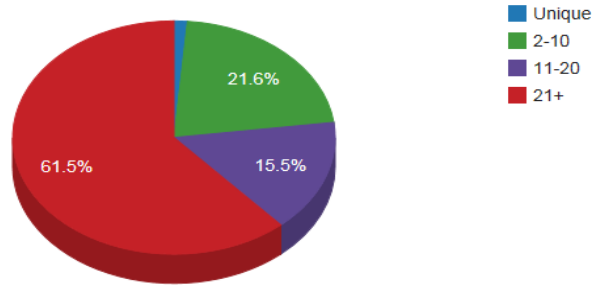

WorldCat Collection Dashboard

US Epa Region 9 Library

SYMBOL: ERA	TYPE: Government Library (except State or National Library)	TOTAL WORLDCAT HOLDINGS: 17272	AS OF DATE: August 2011
-----------------------	---	--	-----------------------------------

Holdings Comparisons	Publication Dates	Formats	Conspectus Subjects
----------------------	-------------------	---------	---------------------

Click a slice to view a set of sample records below

SYMBOL: ERA	TYPE: Government Library (except State or National Library)	TOTAL WORLDCAT HOLDINGS: 17272	AS OF DATE: August 2011
-----------------------	---	--	-----------------------------------