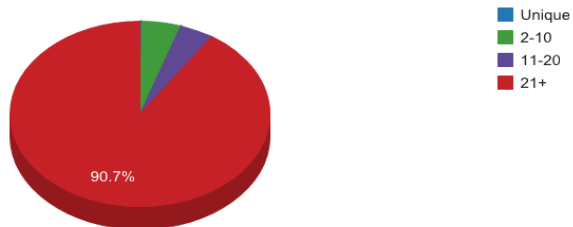

WorldCat Collection Dashboard

Redstone Science Information Center

SYMBOL: MWF	TYPE: Government Library (except State or National Library)	TOTAL WORLDCAT HOLDINGS: 63781	AS OF DATE: August 2011
-----------------------	---	--	-----------------------------------

Holdings Comparisons Publication Dates Formats Conspectus Subjects

Click a slice to view a set of sample records below

WorldCat Collection Dashboard

Redstone Science Information Center

SYMBOL: MWF	TYPE: Government Library (except State or National Library)	TOTAL WORLDCAT HOLDINGS: 63781	AS OF DATE: August 2011
-----------------------	---	--	-----------------------------------