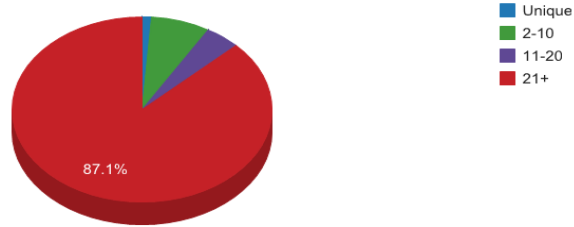

WorldCat Collection Dashboard

Goddard Space Flight Center

SYMBOL: NAG	TYPE: Unknown	TOTAL WORLDCAT HOLDINGS: 77009	AS OF DATE: August 2011

Holdings Comparisons	Publication Dates	Formats	Conspectus Subjects

Click a slice to view a set of sample records below