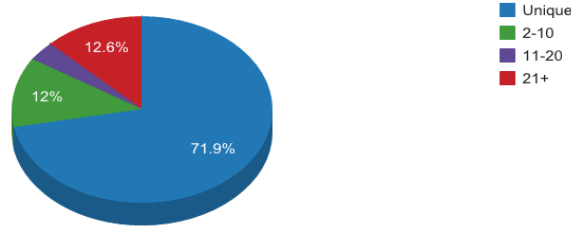

### WorldCat Collection Dashboard

National Library of Medicine

|                       |   |  |                                   |
|-----------------------|---|--|-----------------------------------|
| <b>SYMBOL:</b><br>NLM | <b>TYPE:</b><br>State or National Library | <b>TOTAL WORLDCAT HOLDINGS:</b><br>2922581 | <b>AS OF DATE:</b><br>August 2011 |
|-----------------------|---|--|-----------------------------------|

Click a slice to view a set of sample records below