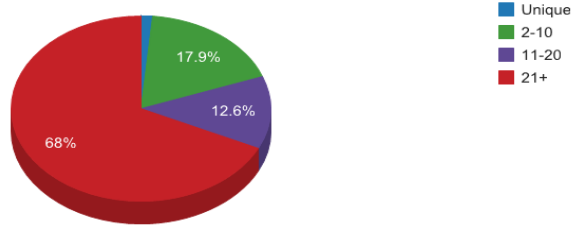

WorldCat Collection Dashboard

NEFSC

SYMBOL: NNN	TYPE: Government Library (except State or National Library)	TOTAL WORLDCAT HOLDINGS: 5771	AS OF DATE: August 2011
Holdings Comparisons	Publication Dates	Formats	Conspectus Subjects

Click a slice to view a set of sample records below

WorldCat Collection Dashboard

NEFSC

SYMBOL: NNN	TYPE: Government Library (except State or National Library)	TOTAL WORLDCAT HOLDINGS: 5771	AS OF DATE: August 2011
Holdings Comparisons	Publication Dates	Formats	Conspectus Subjects