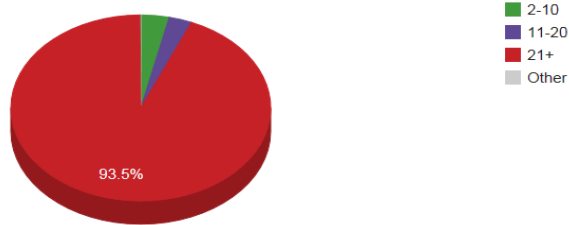

WorldCat Collection Dashboard

Navy Personnel Research, Studies, and Technology

ALSO CALLED: Spishock Library	SYMBOL: NPR	TYPE: Government Library (except State or National Library)	TOTAL WORLDCAT HOLDINGS: 10200	AS OF DATE: August 2011

Holdings Comparisons	Publication Dates	Formats	Conspectus Subjects

Click a slice to view a set of sample records below