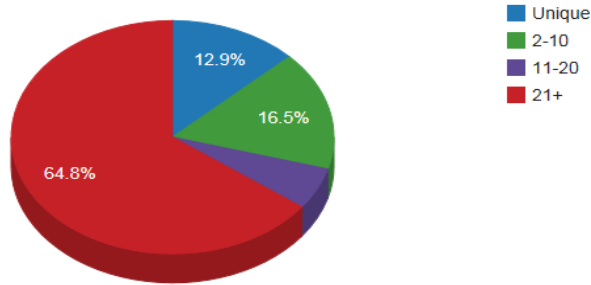

### WorldCat Collection Dashboard

National Science Found

SYMBOL: NSF	TYPE: Government Library (except State or National Library)	TOTAL WORLDCAT HOLDINGS: 15913	AS OF DATE: August 2011
----------------	--	-----------------------------------	----------------------------

Holdings Comparisons	Publication Dates	Formats	Conspectus Subjects
----------------------	-------------------	---------	---------------------

Click a slice to view a set of sample records below

SYMBOL: NSF	TYPE: Government Library (except State or National Library)	TOTAL WORLDCAT HOLDINGS: 15913	AS OF DATE: August 2011
----------------	--	-----------------------------------	----------------------------