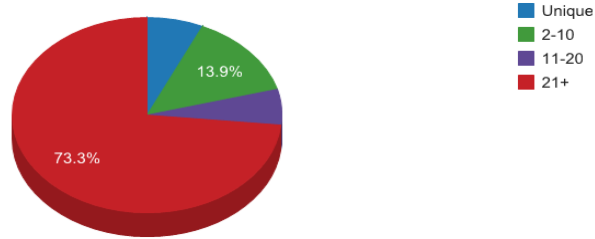

WorldCat Collection Dashboard

US Nuclear Regulatory Commission

ALSO CALLED: Nuclear Regulatory Commission	SYMBOL: NUR	TYPE: Government Library (except State or National Library)	TOTAL WORLDCAT HOLDINGS: 33293	AS OF DATE: August 2011

Holdings Comparisons	Publication Dates	Formats	Conspectus Subjects

Click a slice to view a set of sample records below