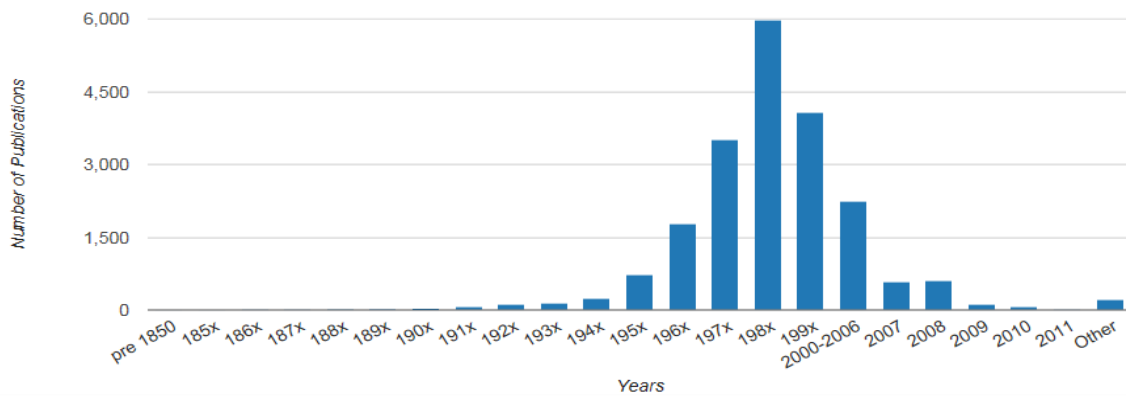

NOAA Seattle Library

ALSO CALLED: National Oceanic and Atmospheric Administration	SYMBOL: OAE	TYPE: Government Library (except State or National Library)
TOTAL WORLDCAT HOLDINGS: 20169	AS OF DATE: August 2011	

Holdings Comparisons	Publication Dates	Formats	Conspectus Subjects