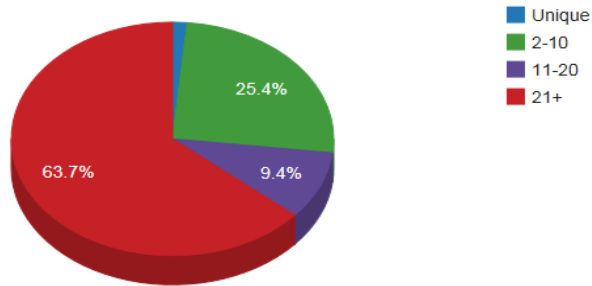

NOAA Seattle Library

<b>ALSO CALLED:</b> National Oceanic and Atmospheric Administration	<b>SYMBOL:</b> OAE	<b>TYPE:</b> Government Library (except State or National Library)
<b>TOTAL WORLDCAT HOLDINGS:</b> 20169	<b>AS OF DATE:</b> August 2011	

Holdings Comparisons	Publication Dates	Formats	Conspectus Subjects
----------------------	-------------------	---------	---------------------

Click a slice to view a set of sample records below

<b>TOTAL WORLDCAT HOLDINGS:</b> 20169	<b>AS OF DATE:</b> August 2011	
--	-----------------------------------	--