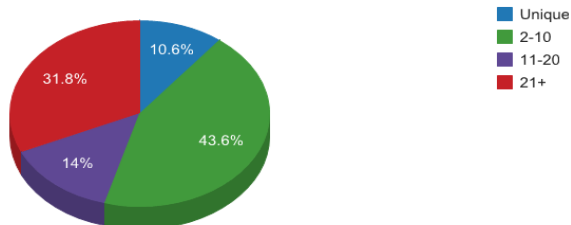

WorldCat Collection Dashboard

National Hurricane Center/Tropical Predict

SYMBOL: OAL	TYPE: Government Library (except State or National Library)	TOTAL WORLDCAT HOLDINGS: 6109	AS OF DATE: August 2011

Holdings Comparisons	Publication Dates	Formats	Conspectus Subjects

Click a slice to view a set of sample records below