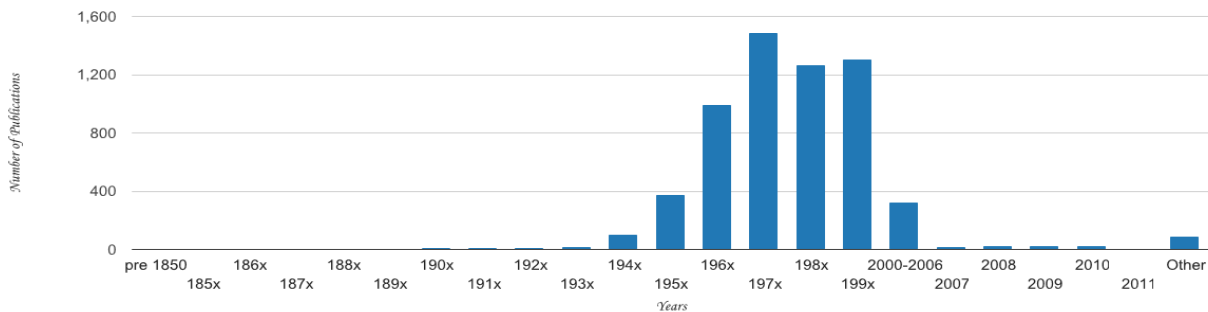

WorldCat Collection Dashboard

National Hurricane Center/Tropical Predict

SYMBOL: OAL	TYPE: Government Library (except State or National Library)	TOTAL WORLDCAT HOLDINGS: 6109	AS OF DATE: August 2011

Holdings Comparisons	Publication Dates	Formats	Conspectus Subjects

WorldCat Collection Dashboard

National Hurricane Center/Tropical Predict

SYMBOL: OAL	TYPE: Government Library (except State or National Library)	TOTAL WORLDCAT HOLDINGS: 6109	AS OF DATE: August 2011

Holdings Comparisons	Publication Dates	Formats	Conspectus Subjects