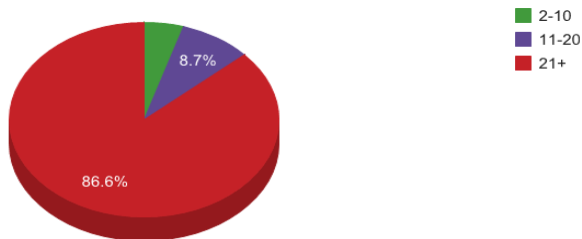

WorldCat Collection Dashboard

National Marine Fisheries Service Library

SYMBOL: OAM	TYPE: Government Library (except State or National Library)	TOTAL WORLDCAT HOLDINGS: 952	AS OF DATE: August 2011

Holdings Comparisons	Publication Dates	Formats	Conspectus Subjects

Click a slice to view a set of sample records below