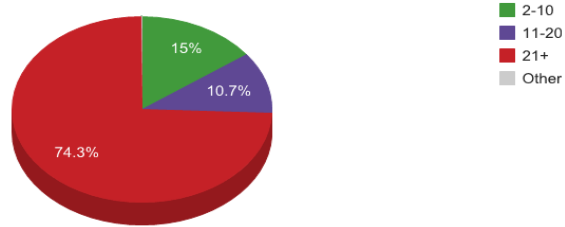

### WorldCat Collection Dashboard

National Marine Fisheries Service, Oxford

<b>SYMBOL:</b> OAX	<b>TYPE:</b> Government Library (except State or National Library)	<b>TOTAL WORLDCAT HOLDINGS:</b> 4390	<b>AS OF DATE:</b> August 2011
-----------------------	---	---	-----------------------------------

<b>Holdings Comparisons</b>	<b>Publication Dates</b>	<b>Formats</b>	<b>Conspectus Subjects</b>
-----------------------------	--------------------------	----------------	----------------------------

Click a slice to view a set of sample records below