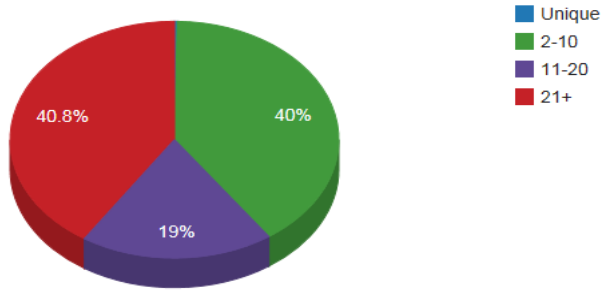

### WorldCat Collection Dashboard

Auke Bay Lab

<b>SYMBOL:</b> Q2Q	<b>TYPE:</b> Government Library (except State or National Library)	<b>TOTAL WORLDCAT HOLDINGS:</b> 21214	<b>AS OF DATE:</b> August 2011
-----------------------	---	--	-----------------------------------

Holdings Comparisons	Publication Dates	Formats	Conspectus Subjects
----------------------	-------------------	---------	---------------------

Click a slice to view a set of sample records below

<b>SYMBOL:</b> Q2Q	<b>TYPE:</b> Government Library (except State or National Library)	<b>TOTAL WORLDCAT HOLDINGS:</b> 21214	<b>AS OF DATE:</b> August 2011
-----------------------	---	--	-----------------------------------