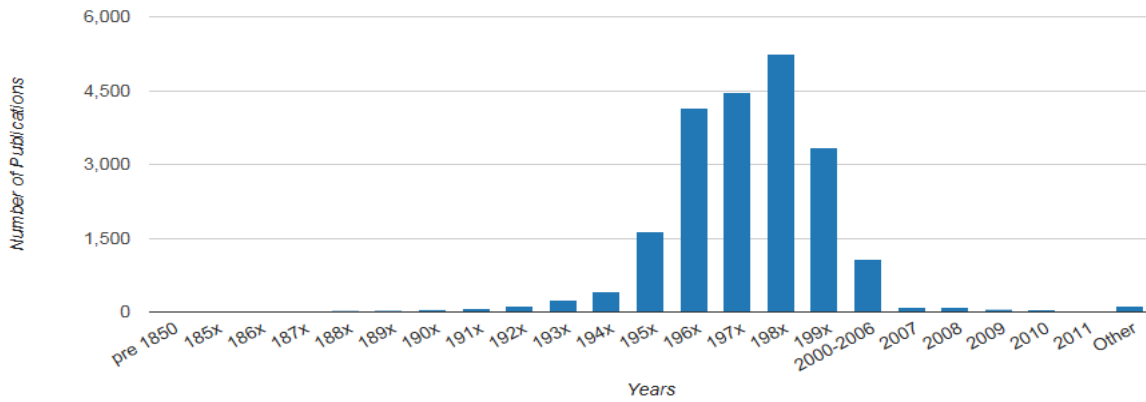

WorldCat Collection Dashboard

Auke Bay Lab

SYMBOL: Q2Q	TYPE: Government Library (except State or National Library)	TOTAL WORLDCAT HOLDINGS: 21214	AS OF DATE: August 2011

Holdings Comparisons	Publication Dates	Formats	Conspectus Subjects