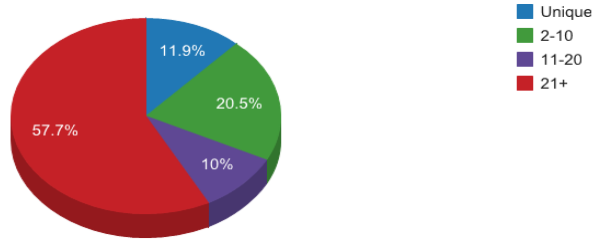

WorldCat Collection Dashboard

Smithsonian Institution Libraries

ALSO CALLED: Smithsonian Libraries	SYMBOL: SMI	TYPE: Other (Corporate or Special Library)	TOTAL WORLDCAT HOLDINGS: 768412	AS OF DATE: August 2011

Holdings Comparisons	Publication Dates	Formats	Conspectus Subjects

Click a slice to view a set of sample records below