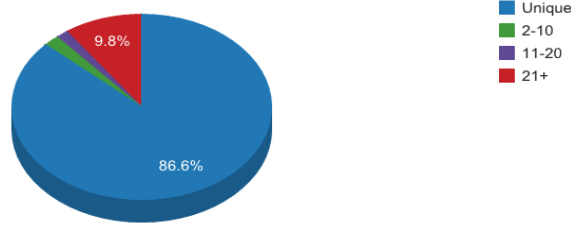

WorldCat Collection Dashboard

Nasa, Marshall Space Flight Center

SYMBOL: SSM	TYPE: Government Library (except State or National Library)	TOTAL WORLDCAT HOLDINGS: 793	AS OF DATE: August 2011
-----------------------	---	--	-----------------------------------

- Holdings Comparisons
- Publication Dates
- Formats
- Conspectus Subjects

Click a slice to view a set of sample records below

WorldCat Collection Dashboard

Nasa, Marshall Space Flight Center

SYMBOL: SSM	TYPE: Government Library (except State or National Library)	TOTAL WORLDCAT HOLDINGS: 793	AS OF DATE: August 2011
-----------------------	---	--	-----------------------------------