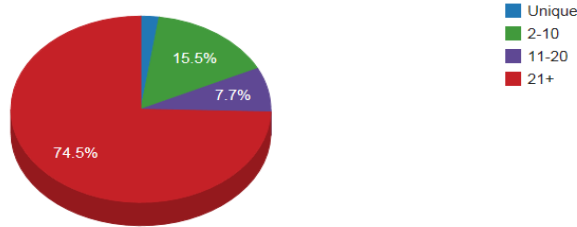

WorldCat Collection Dashboard

Space Telescope Science Institute Library

SYMBOL: STI	TYPE: Other (Corporate or Special Library)	TOTAL WORLDCAT HOLDINGS: 10389	AS OF DATE: August 2011

Holdings Comparisons	Publication Dates	Formats	Conspectus Subjects

Click a slice to view a set of sample records below