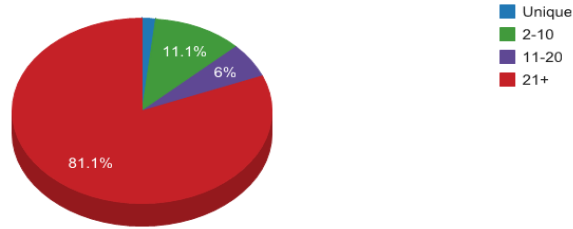

WorldCat Collection Dashboard

Joint Personnel Recovery Ag

SYMBOL: SVJ	TYPE: Government Library (except State or National Library)	TOTAL WORLDCAT HOLDINGS: 4441	AS OF DATE: August 2011
-----------------------	---	---	-----------------------------------

- Holdings Comparisons
- Publication Dates
- Formats
- Conspectus Subjects

Click a slice to view a set of sample records below

WorldCat Collection Dashboard

Joint Personnel Recovery Ag

SYMBOL: SVJ	TYPE: Government Library (except State or National Library)	TOTAL WORLDCAT HOLDINGS: 4441	AS OF DATE: August 2011
-----------------------	---	---	-----------------------------------