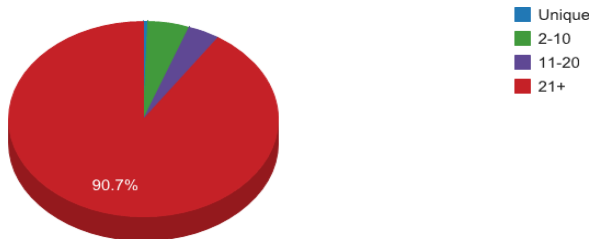

### WorldCat Collection Dashboard

BRUCE C CLARKE LIBRARY

<b>SYMBOL:</b> TRB	<b>TYPE:</b> Government Library (except State or National Library)	<b>TOTAL WORLDCAT HOLDINGS:</b> 32808	<b>AS OF DATE:</b> August 2011
-----------------------	---	--	-----------------------------------

- Holdings Comparisons
- Publication Dates
- Formats
- Conspectus Subjects

Click a slice to view a set of sample records below